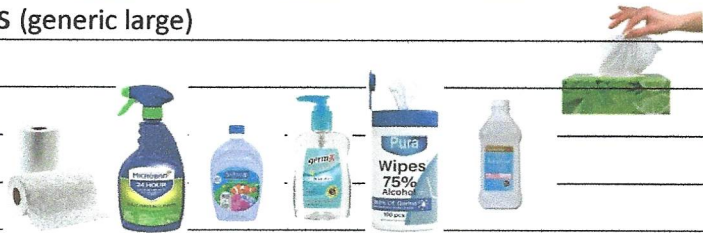

Bent Tree Elementary School 2nd Grade

	<p>36 Pencils, Sharpened, #2 pencils. Bring 12 to class and keep the extra supply at home. *Do NOT bring any Mechanical Pencils to class. (36 lápices #2, No se acepta lapices de portamina en clase)</p>
	<p>6 PLASTIC folders with PRONGS in the center of 2 pockets in SOLID color only. (6 Carpetas de plástico con los dientes en el centro de 2 bolsillos en color sólido)</p>
	<p>8 Composition books</p>
	<p>2 WHITE erasers such as Magic Rub (2 gomas de borrar blanca)</p>
	<p>1 Unopened pack of white copy paper (1 Paquete sin abrir de papel de copia blanco)</p>
	<p>3 Large Binder Clips for student use</p>
	<p>1 Hardcover, BINDER size 1.5" inches with pockets to hold school agenda (carpeta de 1.5" pulgadas de grueso de tapa dura con bolsillos)</p>
	<p>2 regular pencil pouches with zipper - *No pencil boxes! (2 bolsitas de lápices-*NO cajas)</p>
	<p>1 White copy paper ream for classroom use</p>
	<p>2 Crayon boxes</p>
	<p>2 Boxes of Colored Pencils</p>
	<p>1 Sketch-Book for Art class (libreta de dibujar) for Art Class</p>
	<p>2 <i>inexpensive</i> HEADPHONES (1 must be kept in class and 1 in their bookbag for outside classroom use)</p>
	<p>1 Box of Gallon sized Zip-lock Plastic Bags (generic large)</p>
	<p>1 Box Of Small Sized Zip-lock Plastic Bags (generic large)</p>
	<p>2 Rolls Of Paper Towels</p>
	<p>2 Hand Liquid Soap for Art and Homeroom</p>
	<p>1 Bottle of Antibacterial Gel</p>
	<p>2 Boxes of Tissue paper</p>